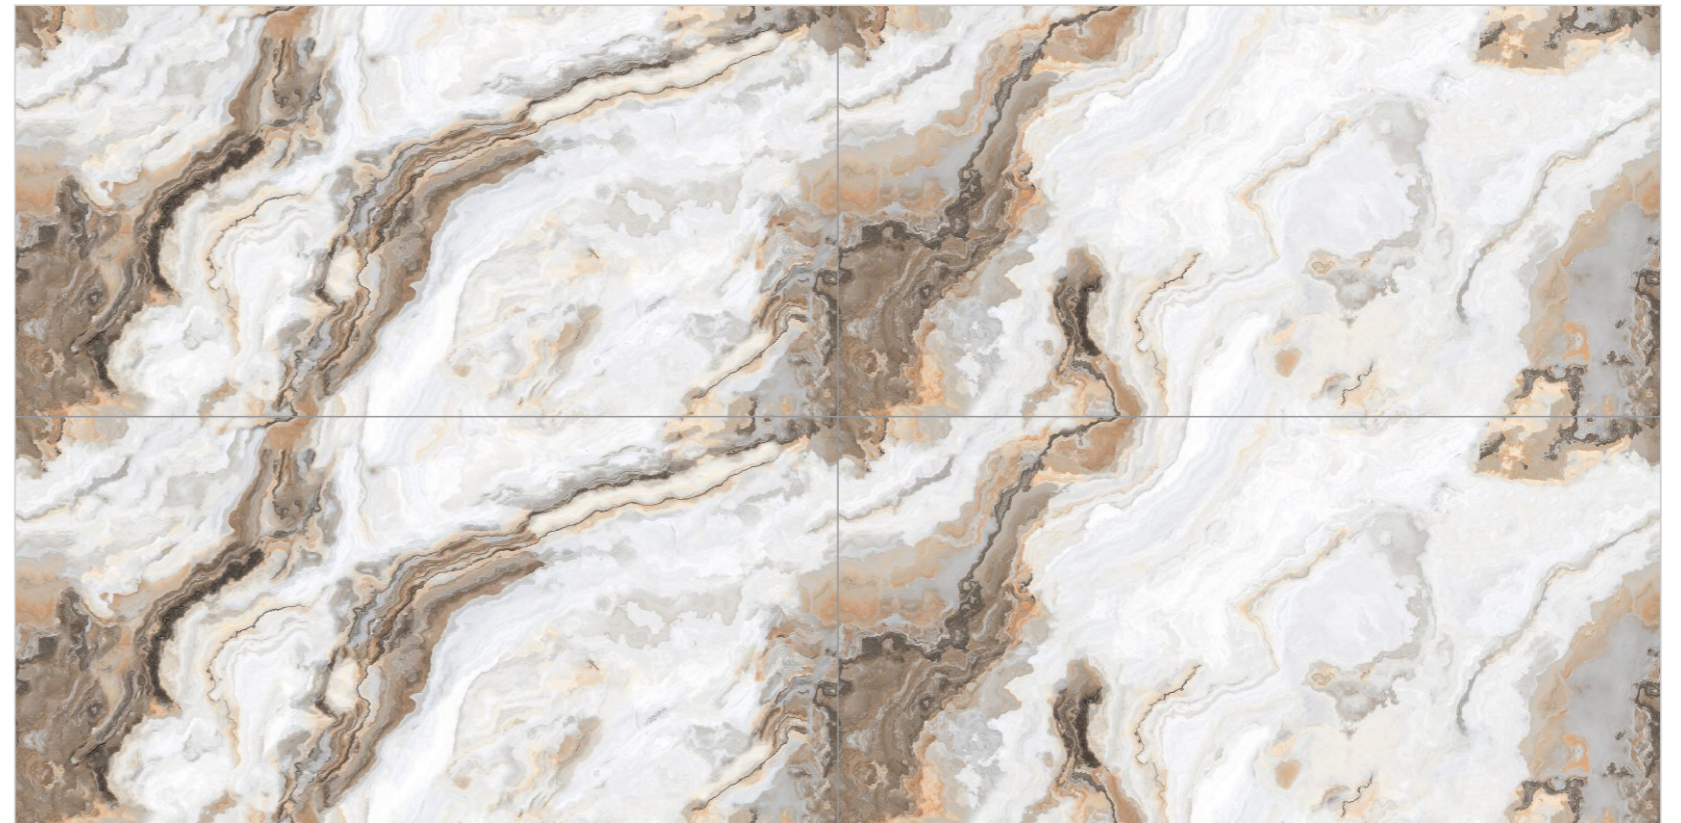

ENDLESS
COLLECTION

600x
1200mm

9MM
THICKNESS

2
RANDOM

CALCATTÀ YELLOW

GVT - PGVT

ENDLESS
COLLECTION

600x
1200mm