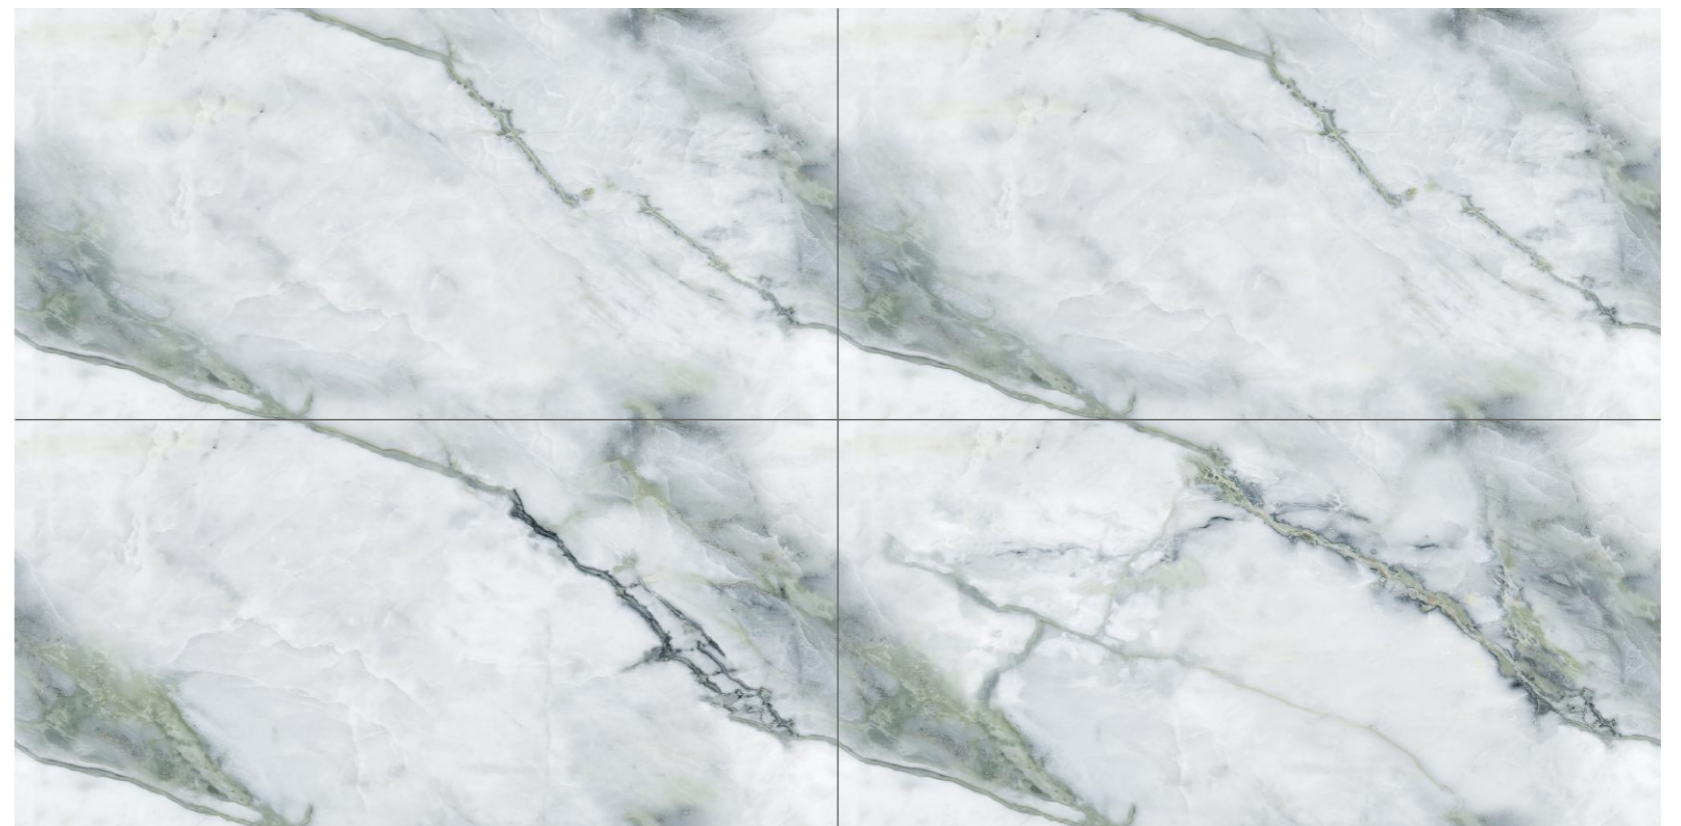

600x
1200mm

9MM
THICKNESS

4
RANDOM

HEXA GREEN

GVT - PGVT