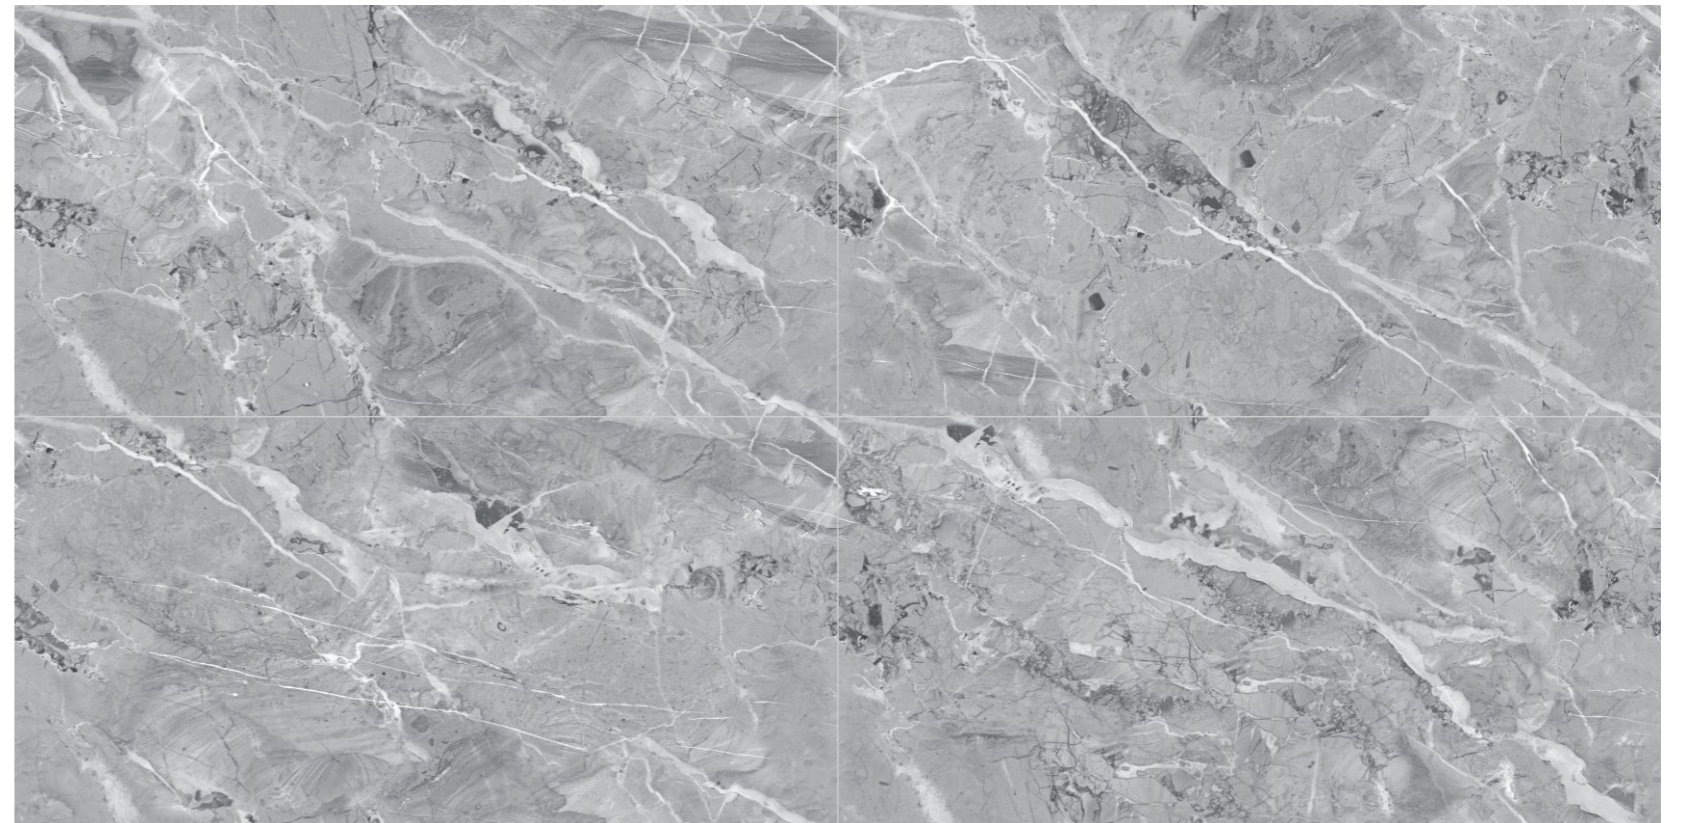

600x
1200mm

9MM
THICKNESS

4
RANDOM

BARGLIO GREY

GVT - PGVT