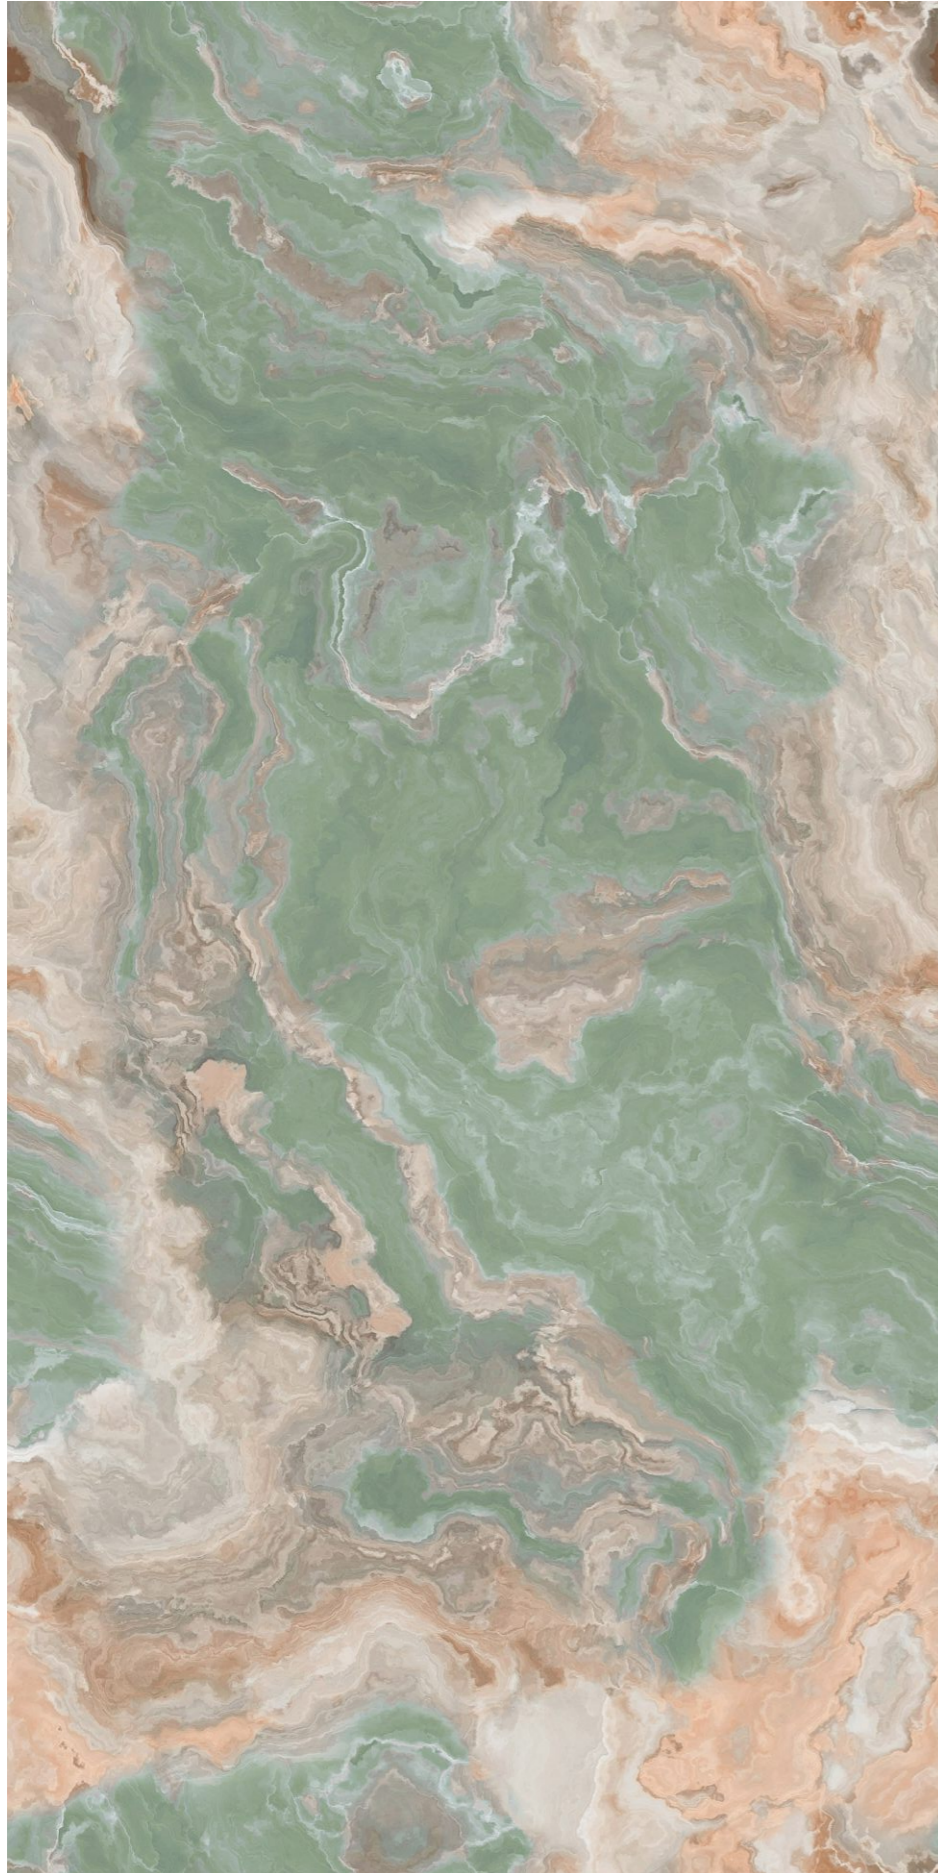

600x
1200mm

9MM
THICKNESS

LAVAZZA BLUE

GVT - PGVT

ENDLESS
COLLECTION

600x
1200mm

9MM
THICKNESS

LAVAZZA GREEN