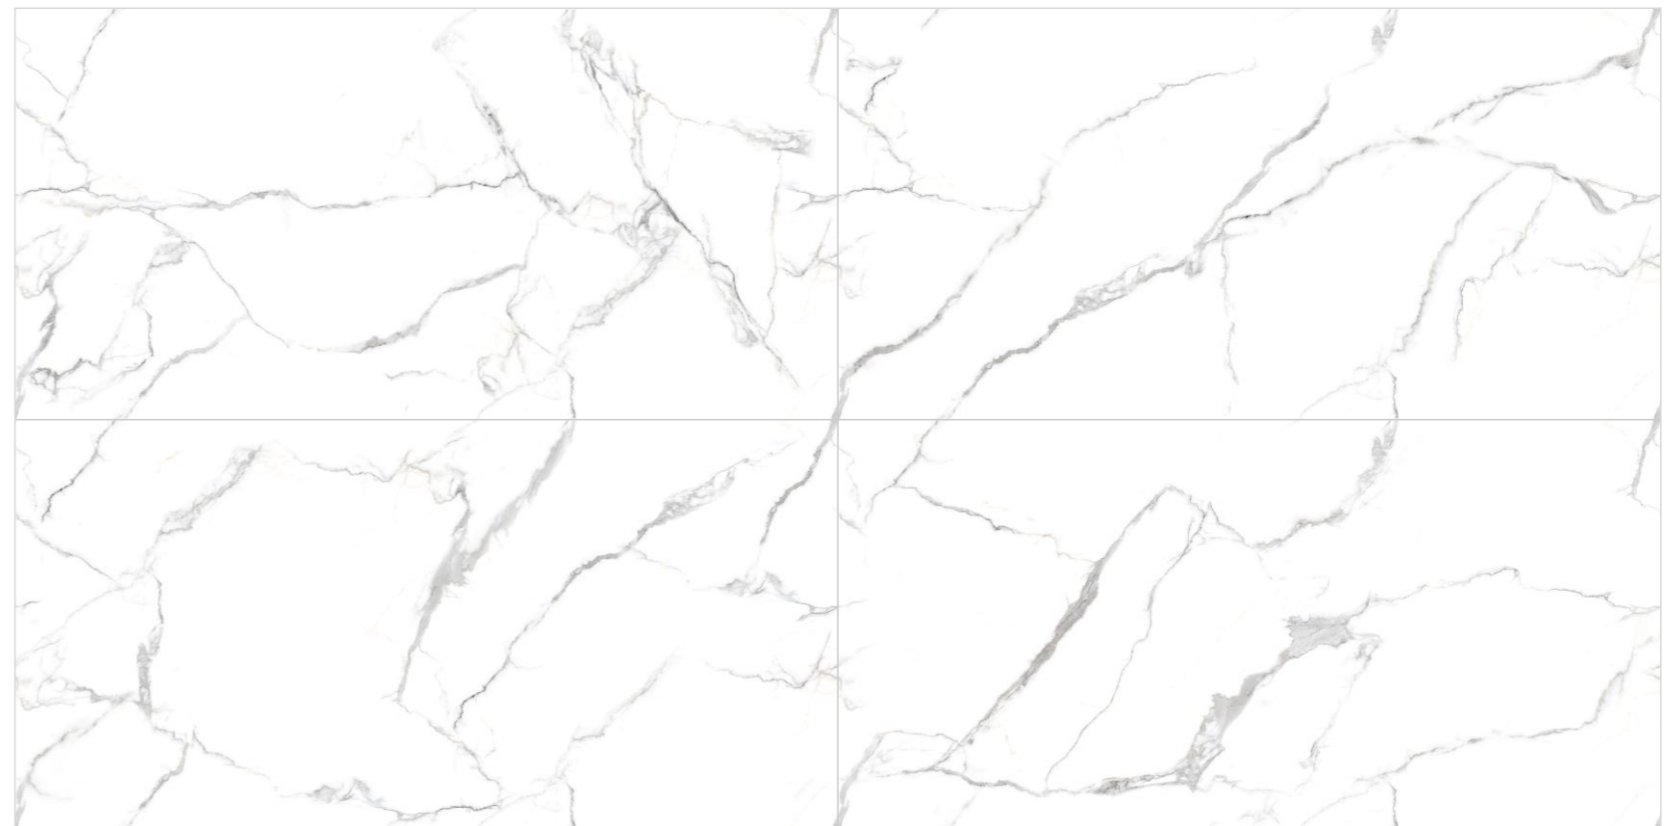

600x
1200mm

9MM
THICKNESS

4
RANDOM

SPLENDENTE STATUARIO **GVT - PGVT**