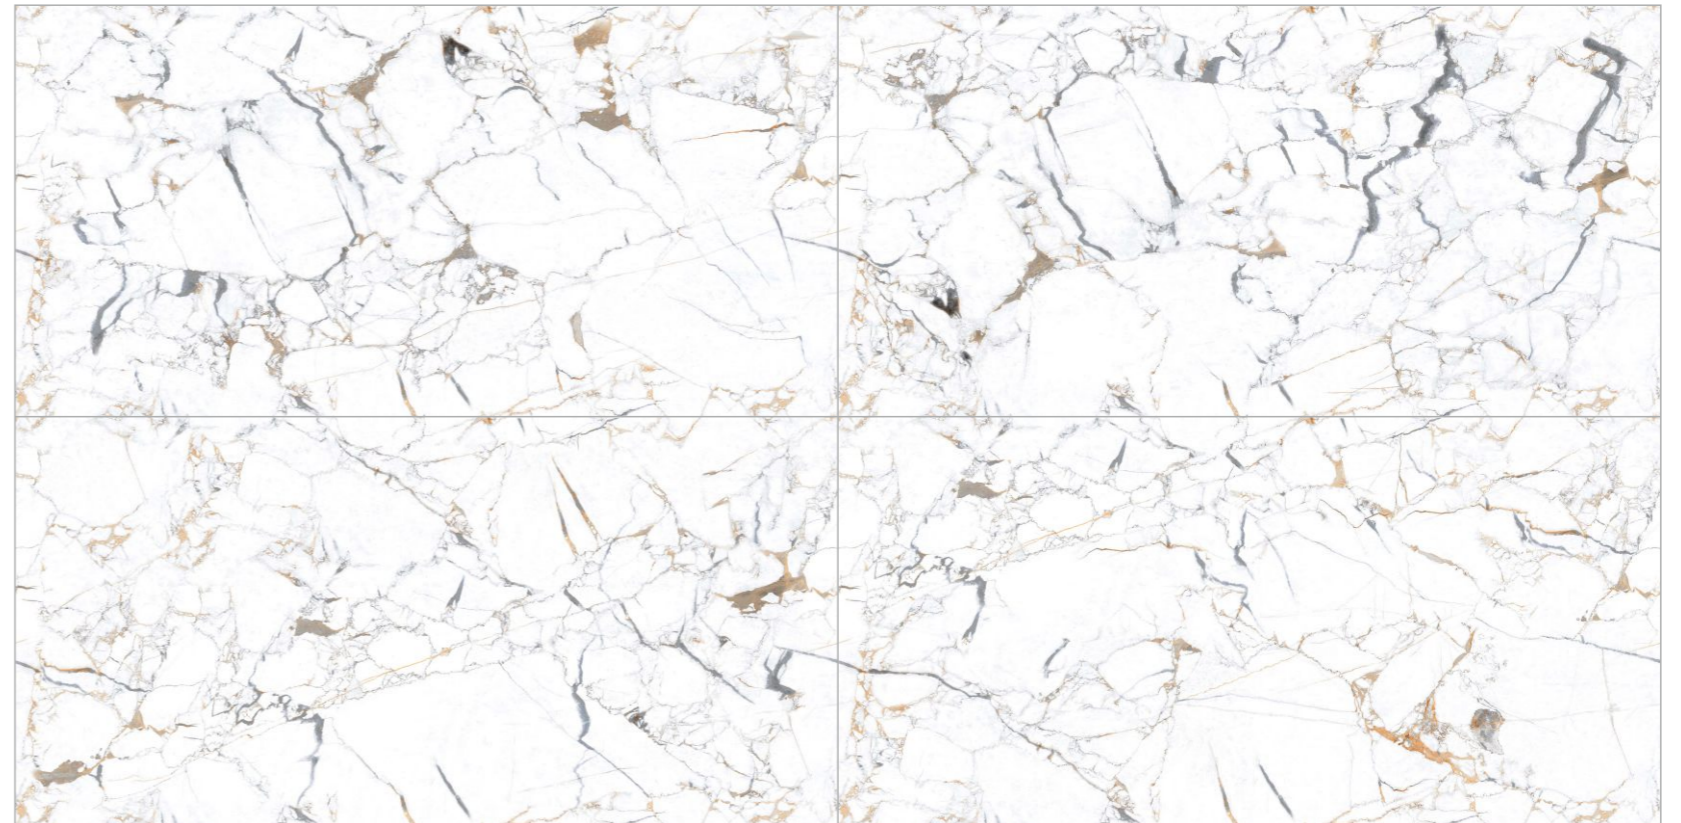

600x
1200mm

9MM
THICKNESS

4
RANDOM

PONTRAIT GOLD

GVT - PGVT

ENDLESS
COLLECTION

600x
1200mm

9MM
THICKNESS