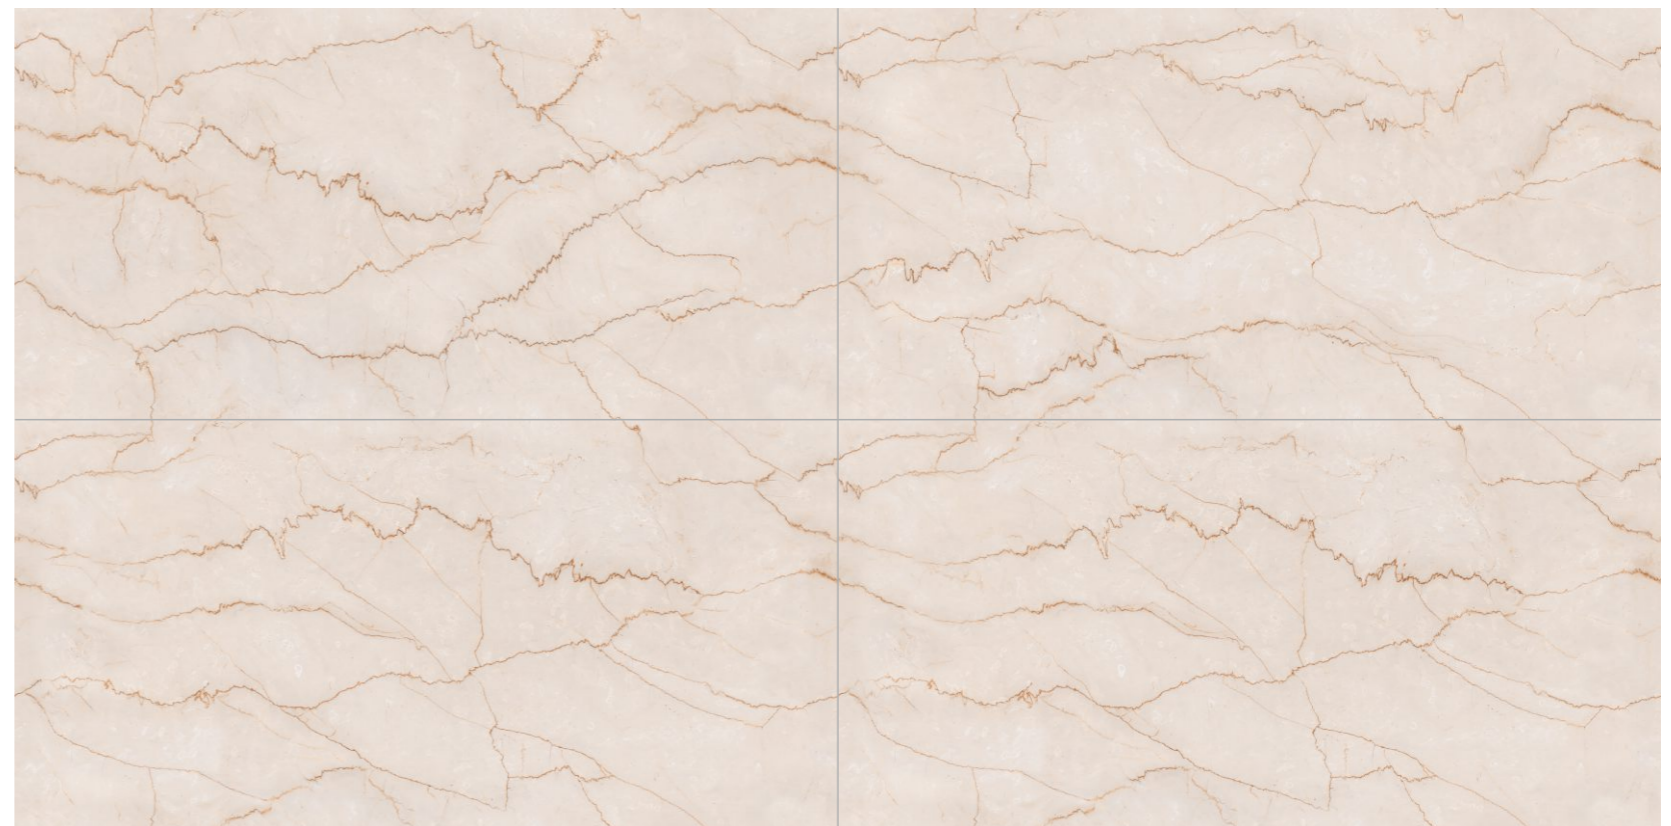

4
RANDOM

SANTO BEIGE **GVT - PGVT**

ENDLESS
COLLECTION

600x
1200mm

9MM
THICKNESS

4
RANDOM

SILK BOTTCHINO **GVT - PGVT**

600x
1200mm