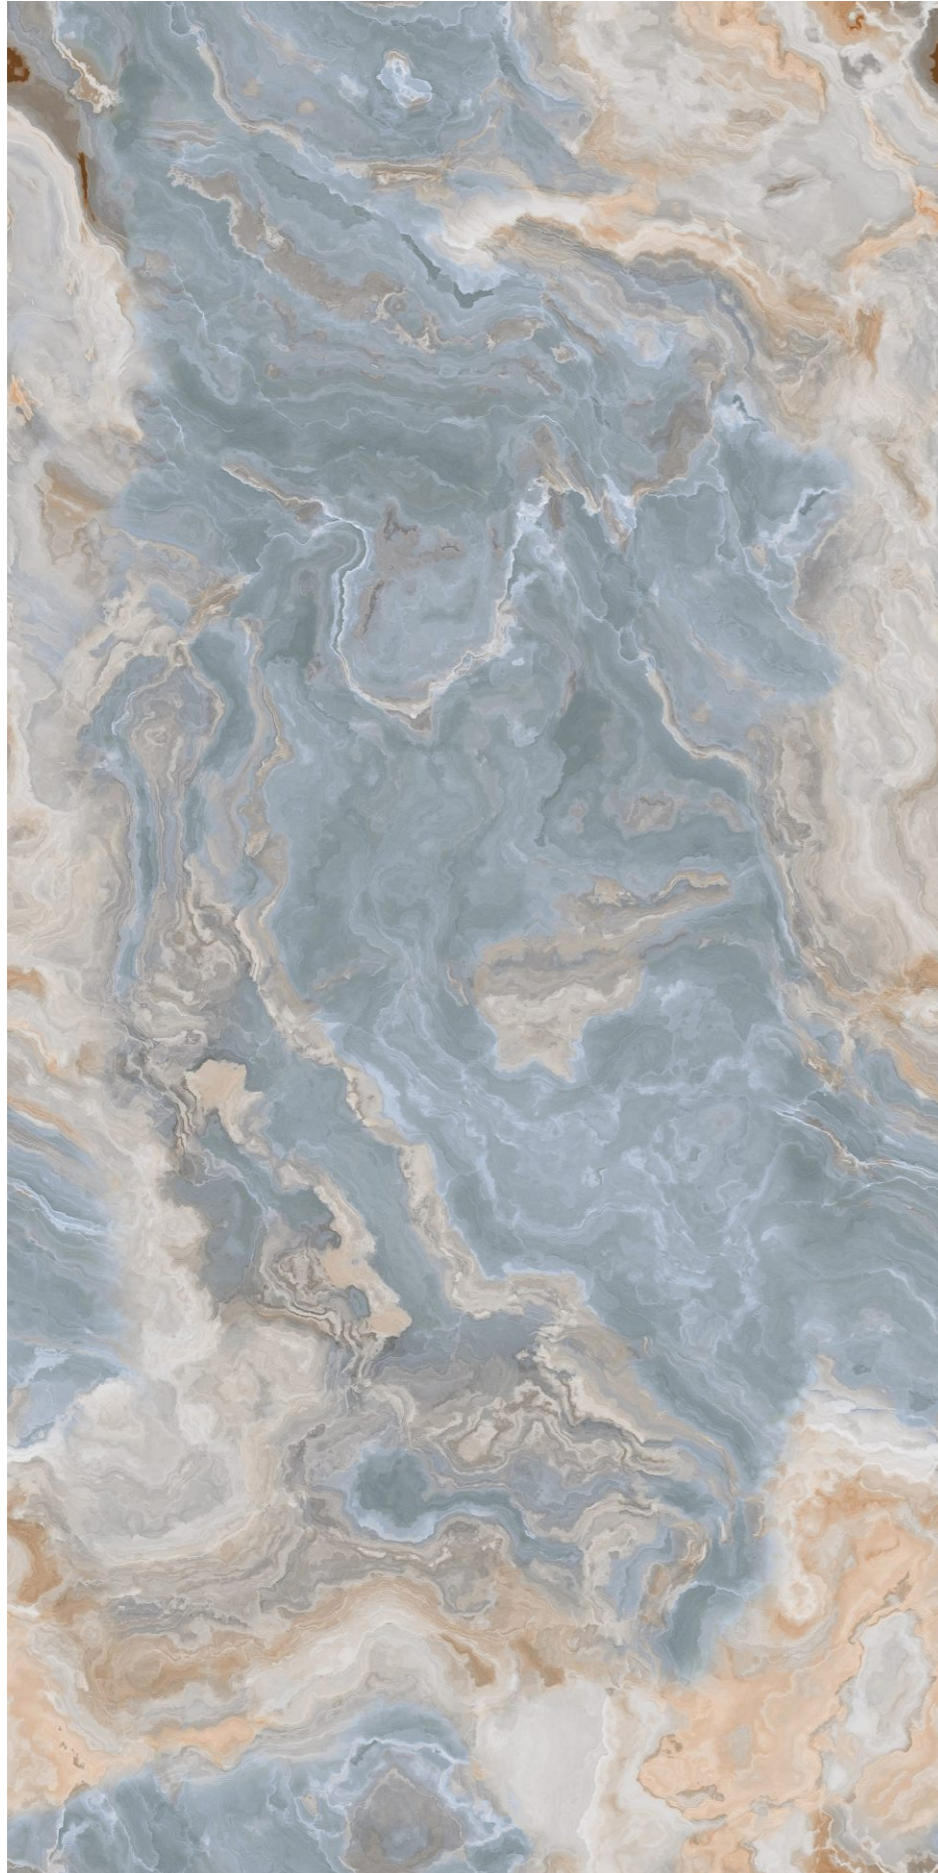

HARMONI GREY **GVT - PGVT**

ENDLESS
COLLECTION

600x
1200mm

9MM
THICKNESS

4
RANDOM

HEXA GREEN

GVT - PGVT

ENDLESS
COLLECTION