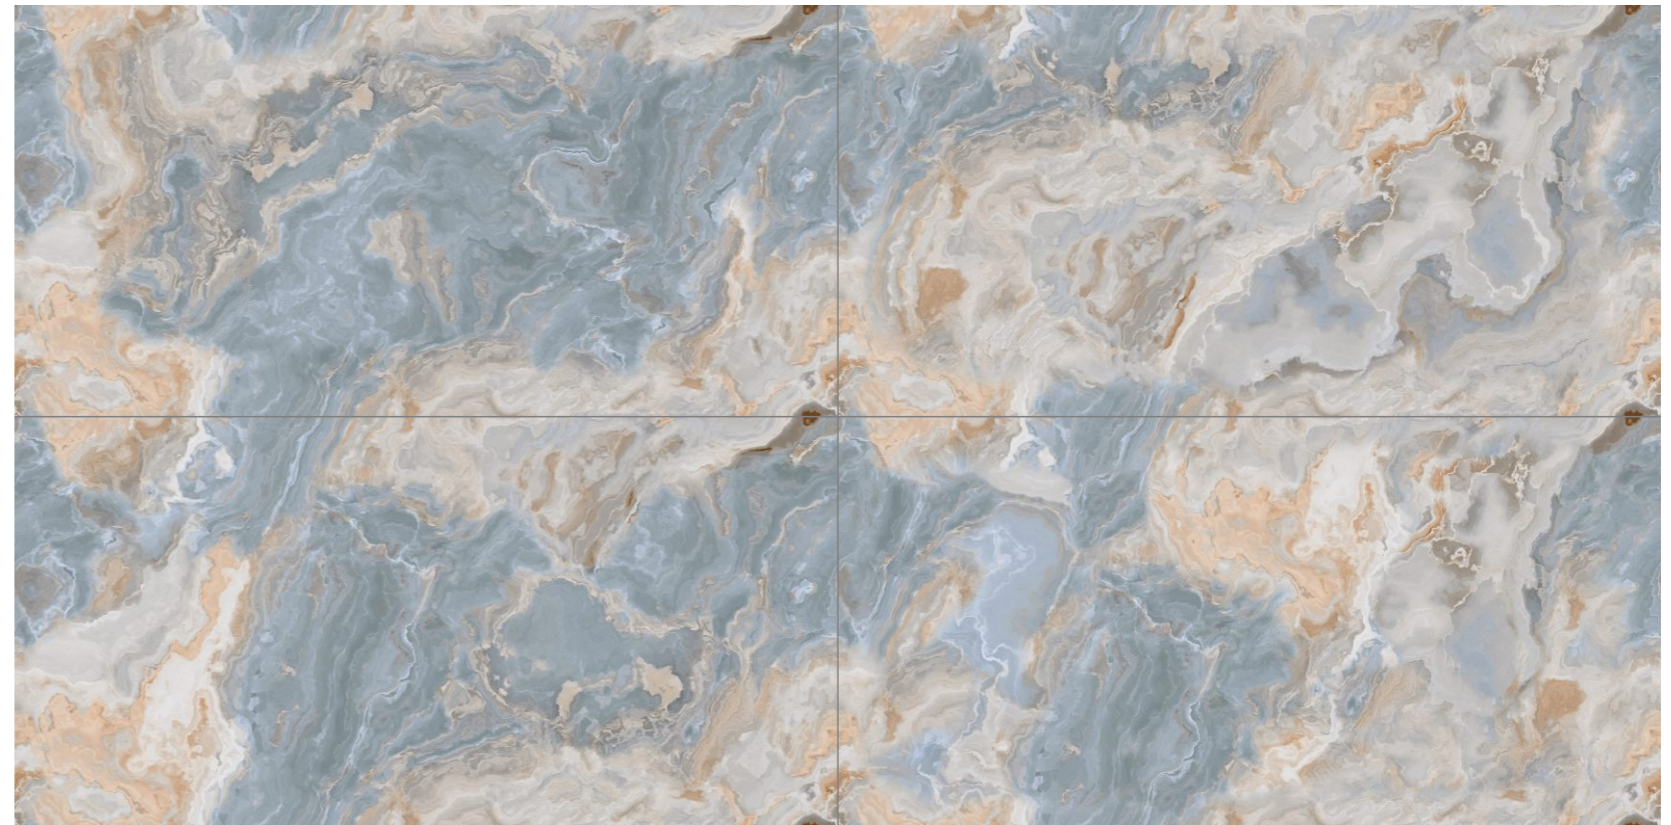

600x
1200mm

9MM
THICKNESS

LAVAZZA BLUE

GVT - PGVT

ENDLESS
COLLECTION

600x
1200mm

9MM
THICKNESS

LAVAZZA GREEN